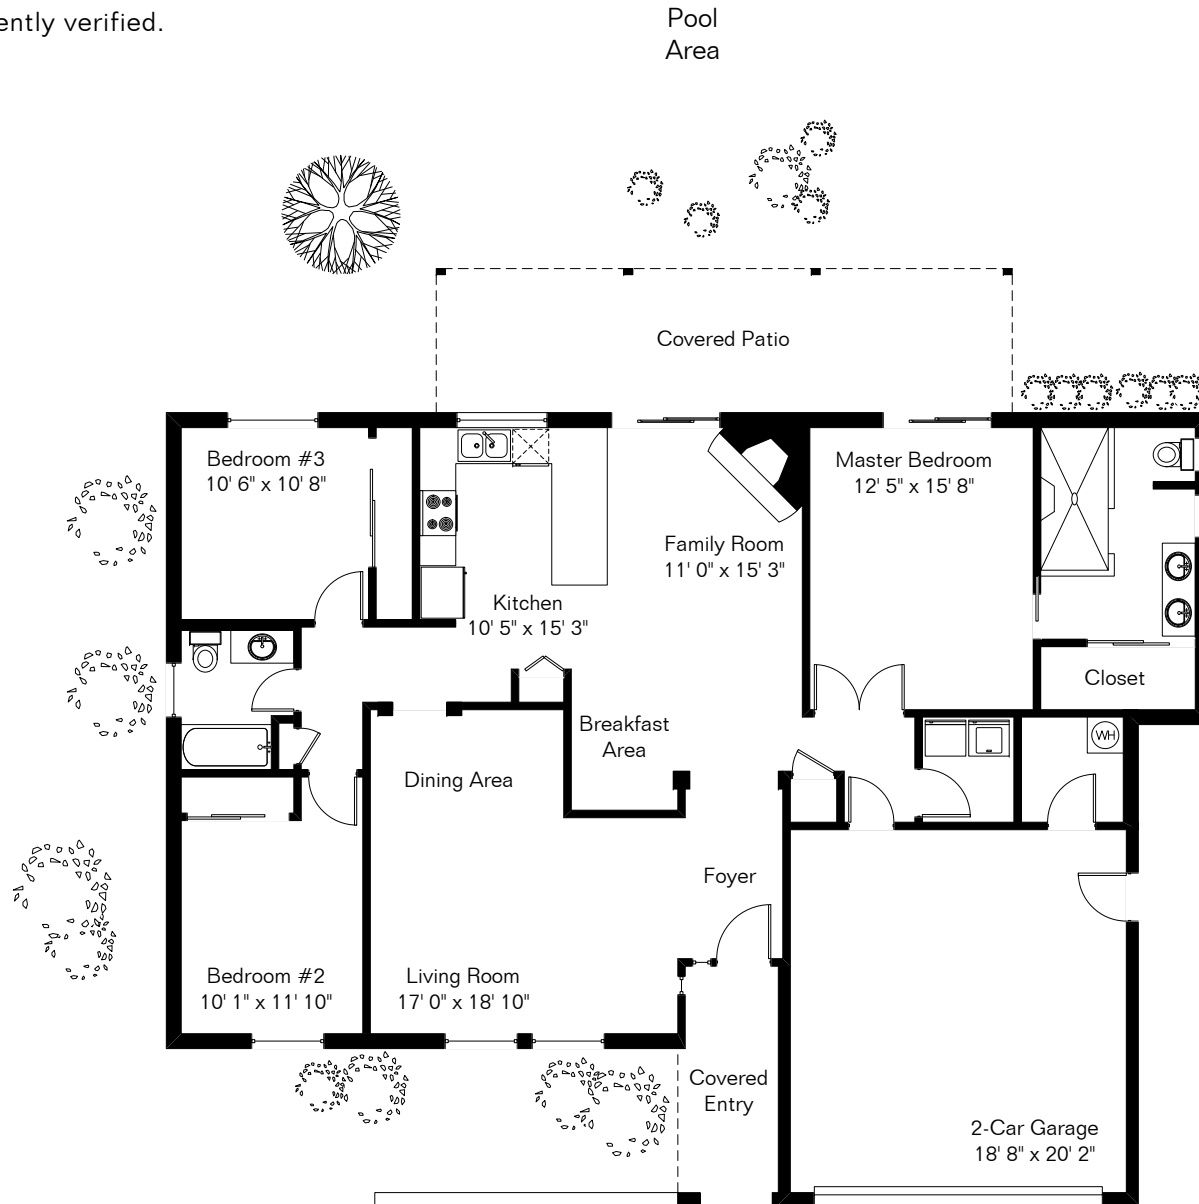

The square footages and room size information are deemed to be reliable but are not guaranteed and should be independently verified.

# 5631 N Placita Favorita

Living Area 1,675 Sq Ft  
Garage 452 Sq Ft

Site Visit December 2017

Copyright 2017 Floor Plans First! LLC  
All Rights Reserved.

[www.FloorPlansFirst.com](http://www.FloorPlansFirst.com)